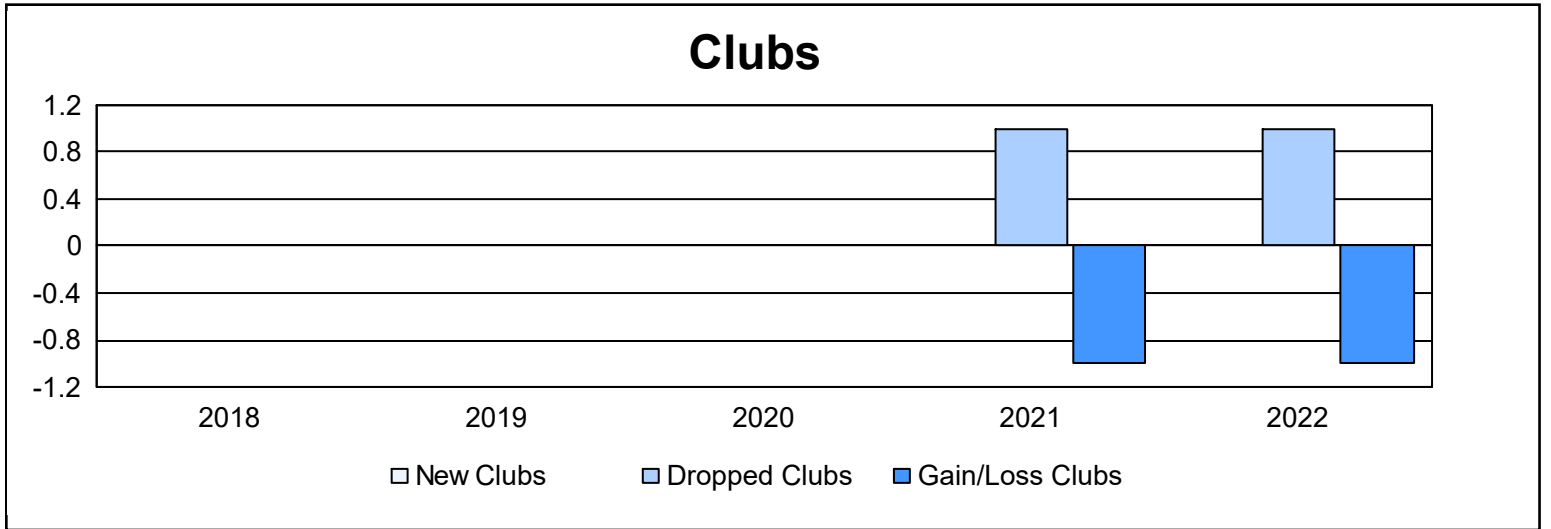

Year	New Clubs	Dropped Clubs	Gain/ Loss Clubs	New Members	Charter Members	Reinstate Members	Transfer Members	Total Member Added	Total Members Dropped	Gain/ Loss Members
2017-2018	0	0	0	51	0	5	4	60	78	-18
2018-2019	0	0	0	47	0	1	2	50	71	-21
2019-2020	0	0	0	37	0	1	2	40	51	-11
2020-2021	0	1	-1	32	0	0	0	32	86	-54
2021-2022	0	1	-1	40	0	16	5	61	89	-28
<b>Average</b>	<b>0</b>	<b>0</b>	<b>0</b>	<b>41</b>	<b>0</b>	<b>5</b>	<b>3</b>	<b>49</b>	<b>75</b>	<b>-26</b>

### Membership Composition June 2022 Cumulative