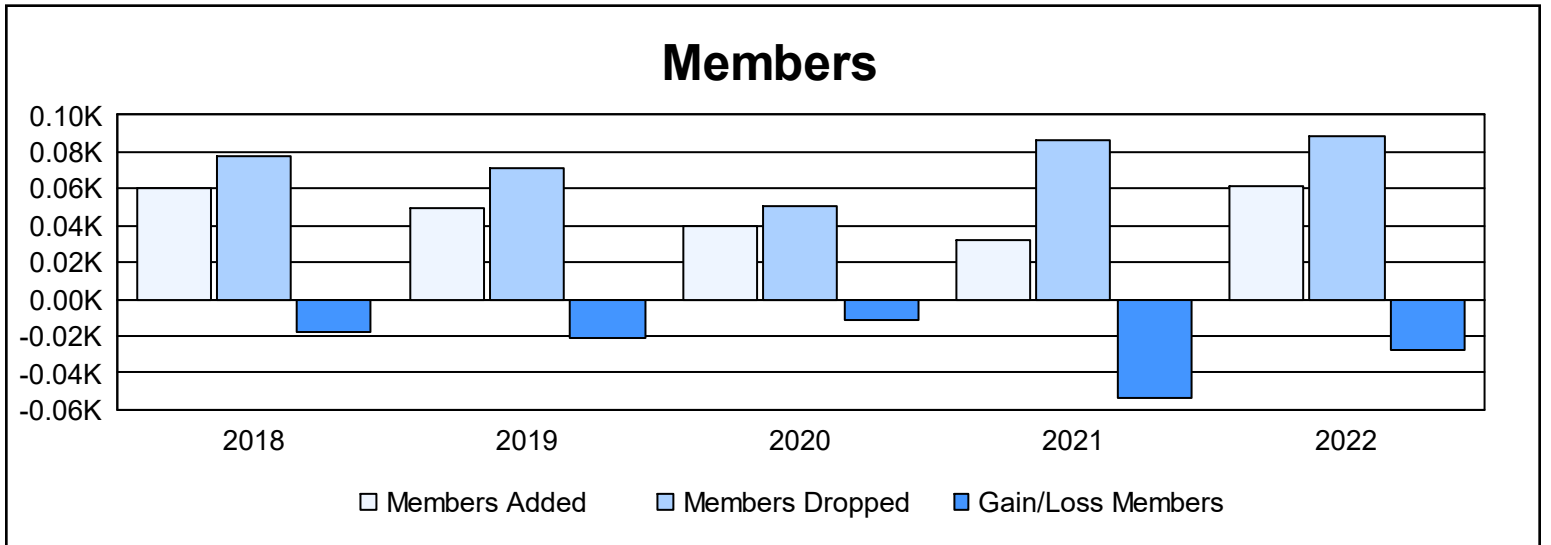

Year	New Clubs	Dropped Clubs	Gain/ Loss Clubs	New Members	Charter Members	Reinstate Members	Transfer Members	Total Member Added	Total Members Dropped	Gain/ Loss Members
2017-2018	0	0	0	51	0	5	4	60	78	-18
2018-2019	0	0	0	47	0	1	2	50	71	-21
2019-2020	0	0	0	37	0	1	2	40	51	-11
2020-2021	0	1	-1	32	0	0	0	32	86	-54
2021-2022	0	1	-1	40	0	16	5	61	89	-28
<b>Average</b>	<b>0</b>	<b>0</b>	<b>0</b>	<b>41</b>	<b>0</b>	<b>5</b>	<b>3</b>	<b>49</b>	<b>75</b>	<b>-26</b>

### Membership Composition June 2022 Cumulative